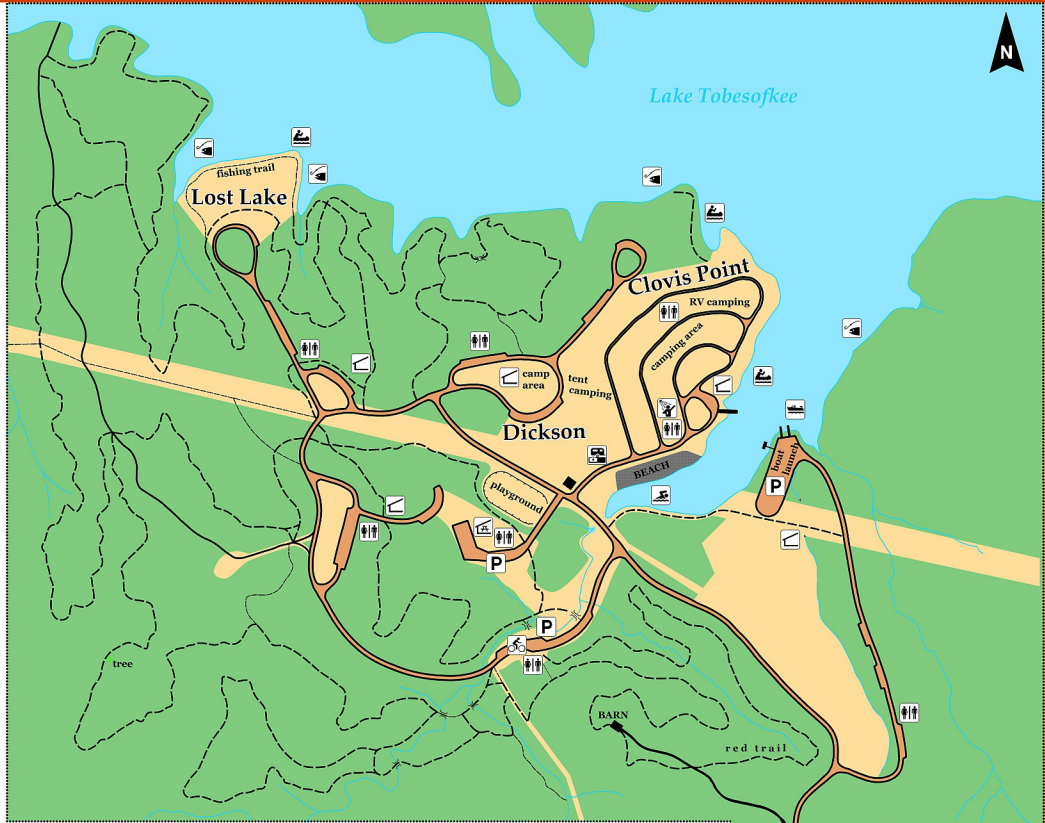

All children under 16 years of age must wear a helmet when riding a bicycle.

The Red Trail or barn loop is an advanced trail and it not designed for beginner bike riders.

Motorized off-road vehicles are forbidden, except for use by disabled persons.

LEGEND

	parking
	pavilion
	picnic shelter
	restrooms
	showers
	dump station
	canoe
	fishing spot
	bicycle trail head
	hiking/biking trails
	bridge /creek
	gravel road
	paved road
	lake
	open field
	park boundary

ARROWHEAD PARK

Lake Tobesofkee Recreation Area
Columbus Rd., Macon, Georgia
(478) 474-8770
updated: 05 December 2011
mapped by Kevin Haywood
bikemap@prodigy.net

GATEHOUSE