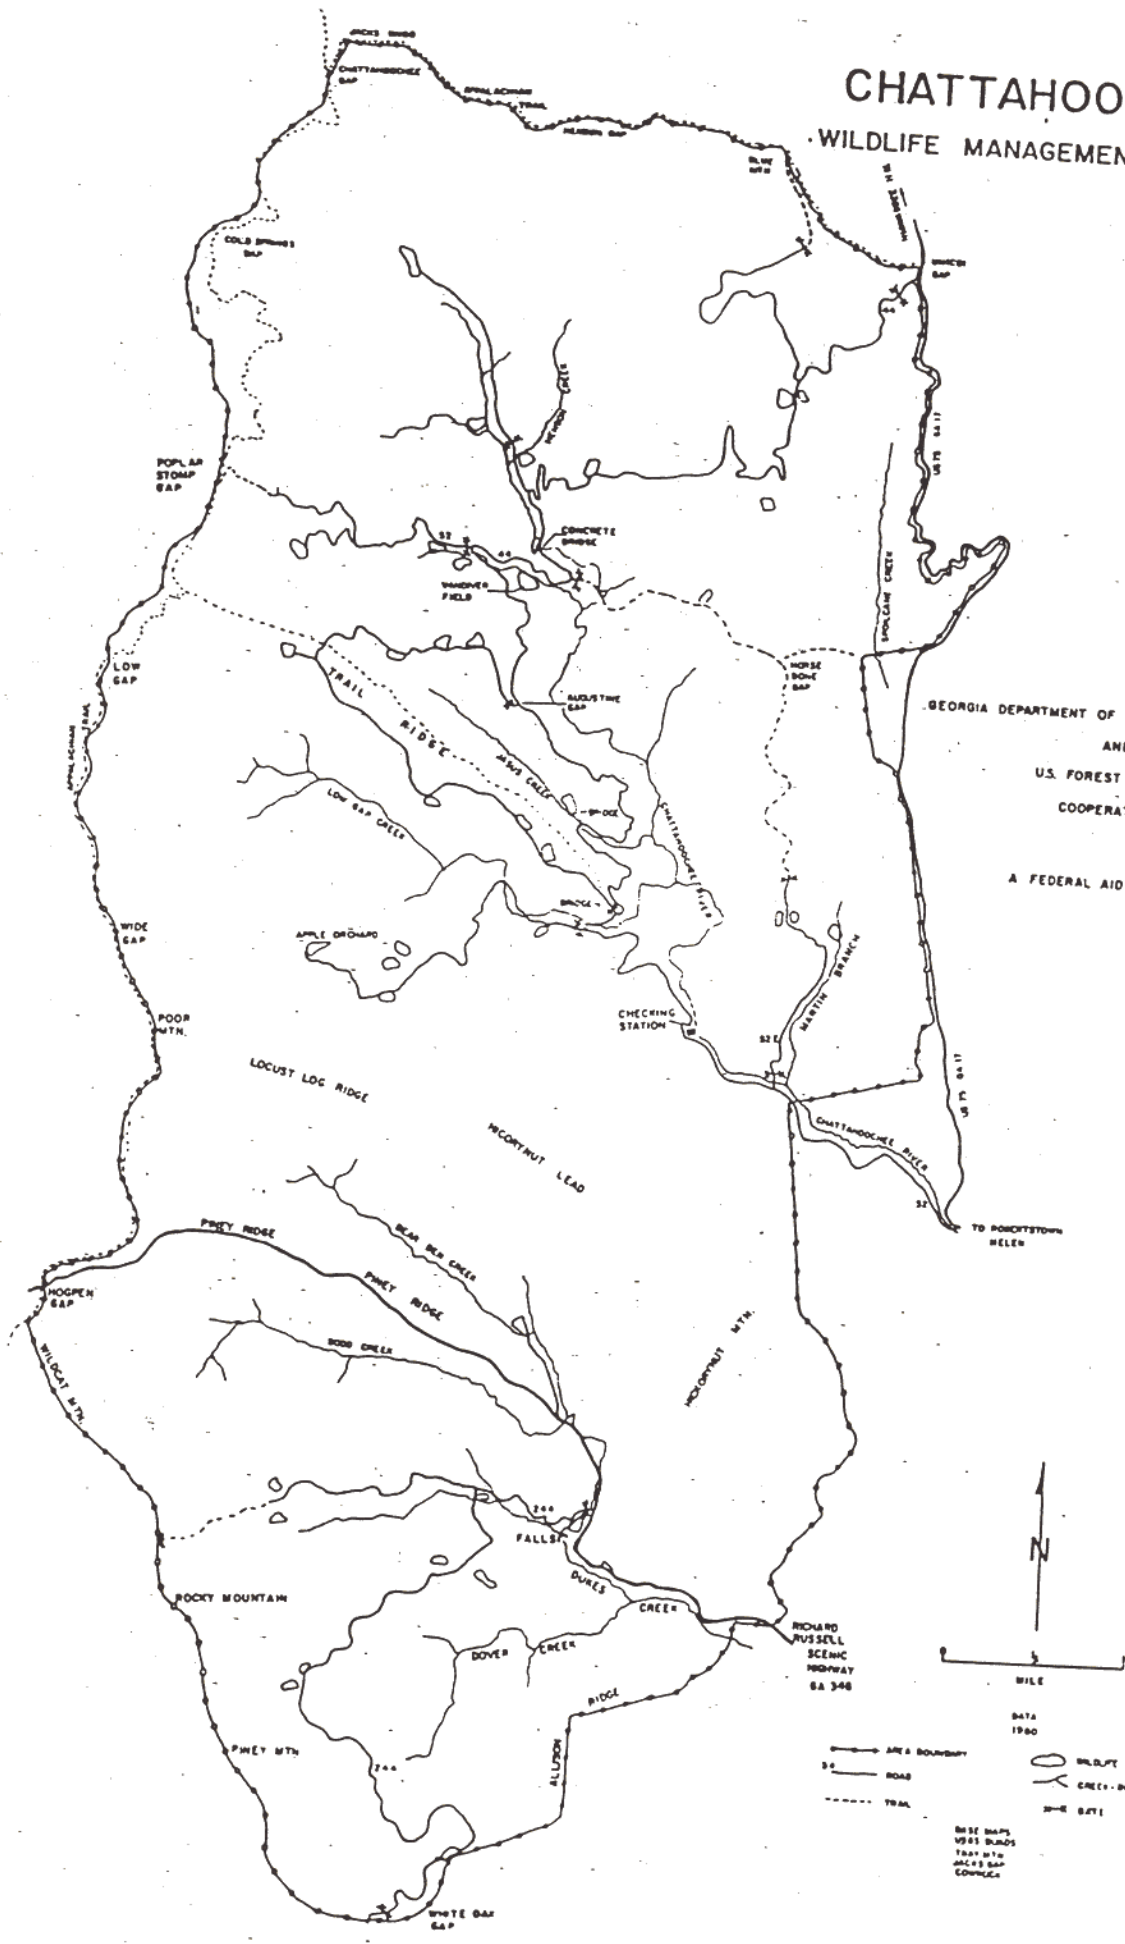

CHATTAHOOCHEE

WILDLIFE MANAGEMENT AREA

GEORGIA DEPARTMENT OF NATURAL RESOURCES
AND
U.S. FOREST SERVICE
COOPERATING
A FEDERAL AID PROJECT

DATA 1960

AREA BOUNDARY
 ROAD
 TRAIL
 WILDLIFE OPENING
 CREEK - RIVER
 DAM

BASE MAPS
USGS BLANDS
TOP MTS
ARC'S GAP
CONVERSE