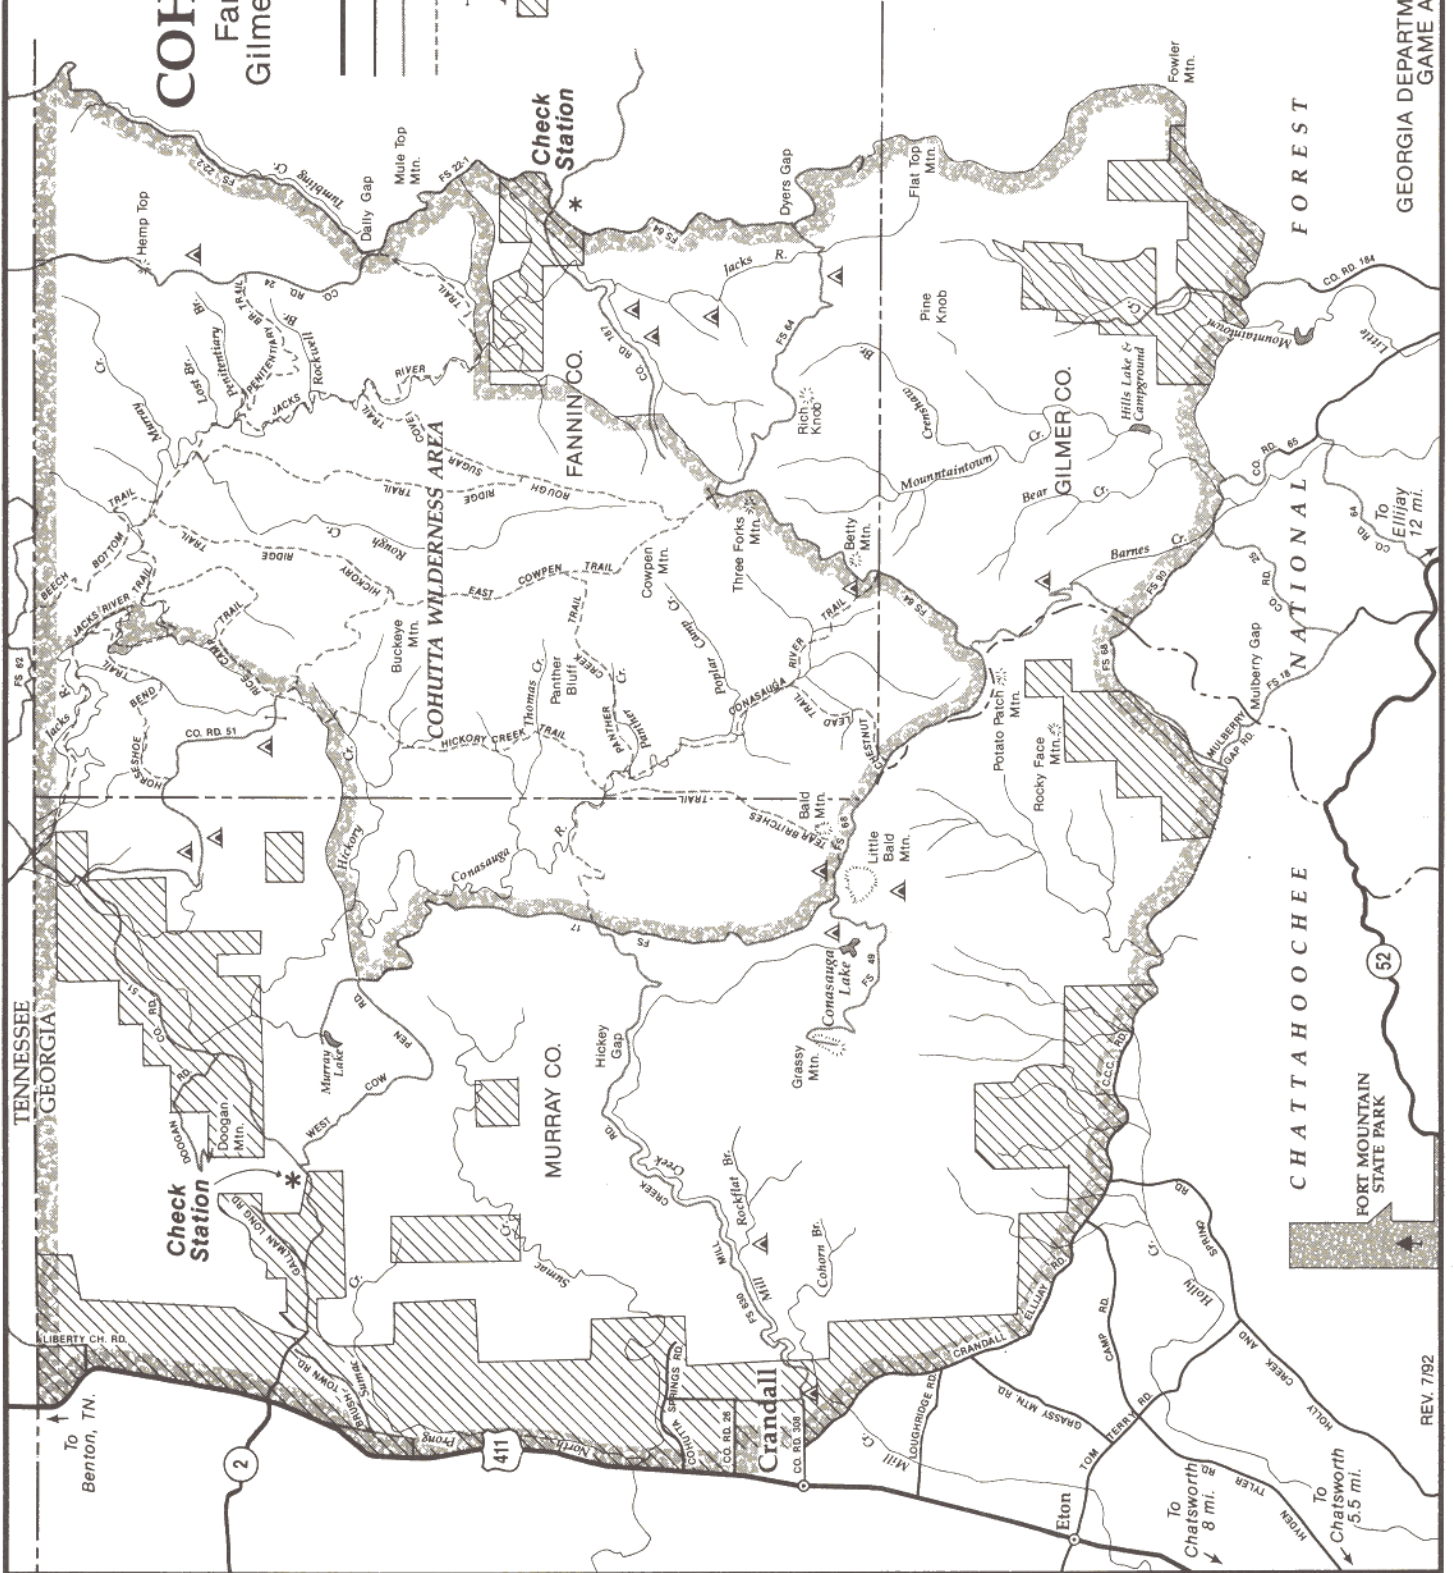

COHUTIA WMA

Fannin, Murray, and
Gilmer Counties, Georgia

- Major roads
- Paved roads
- Unpaved roads
- Major trails
- Gate
- Camping areas
- Private property

FOREST

NATIONAL

CHATTAHOOCHEE

FORT MOUNTAIN STATE PARK

52

411

2

GEORGIA DEPARTMENT OF NATURAL RESOURCES
GAME AND FISH DIVISION

REV. 7/92