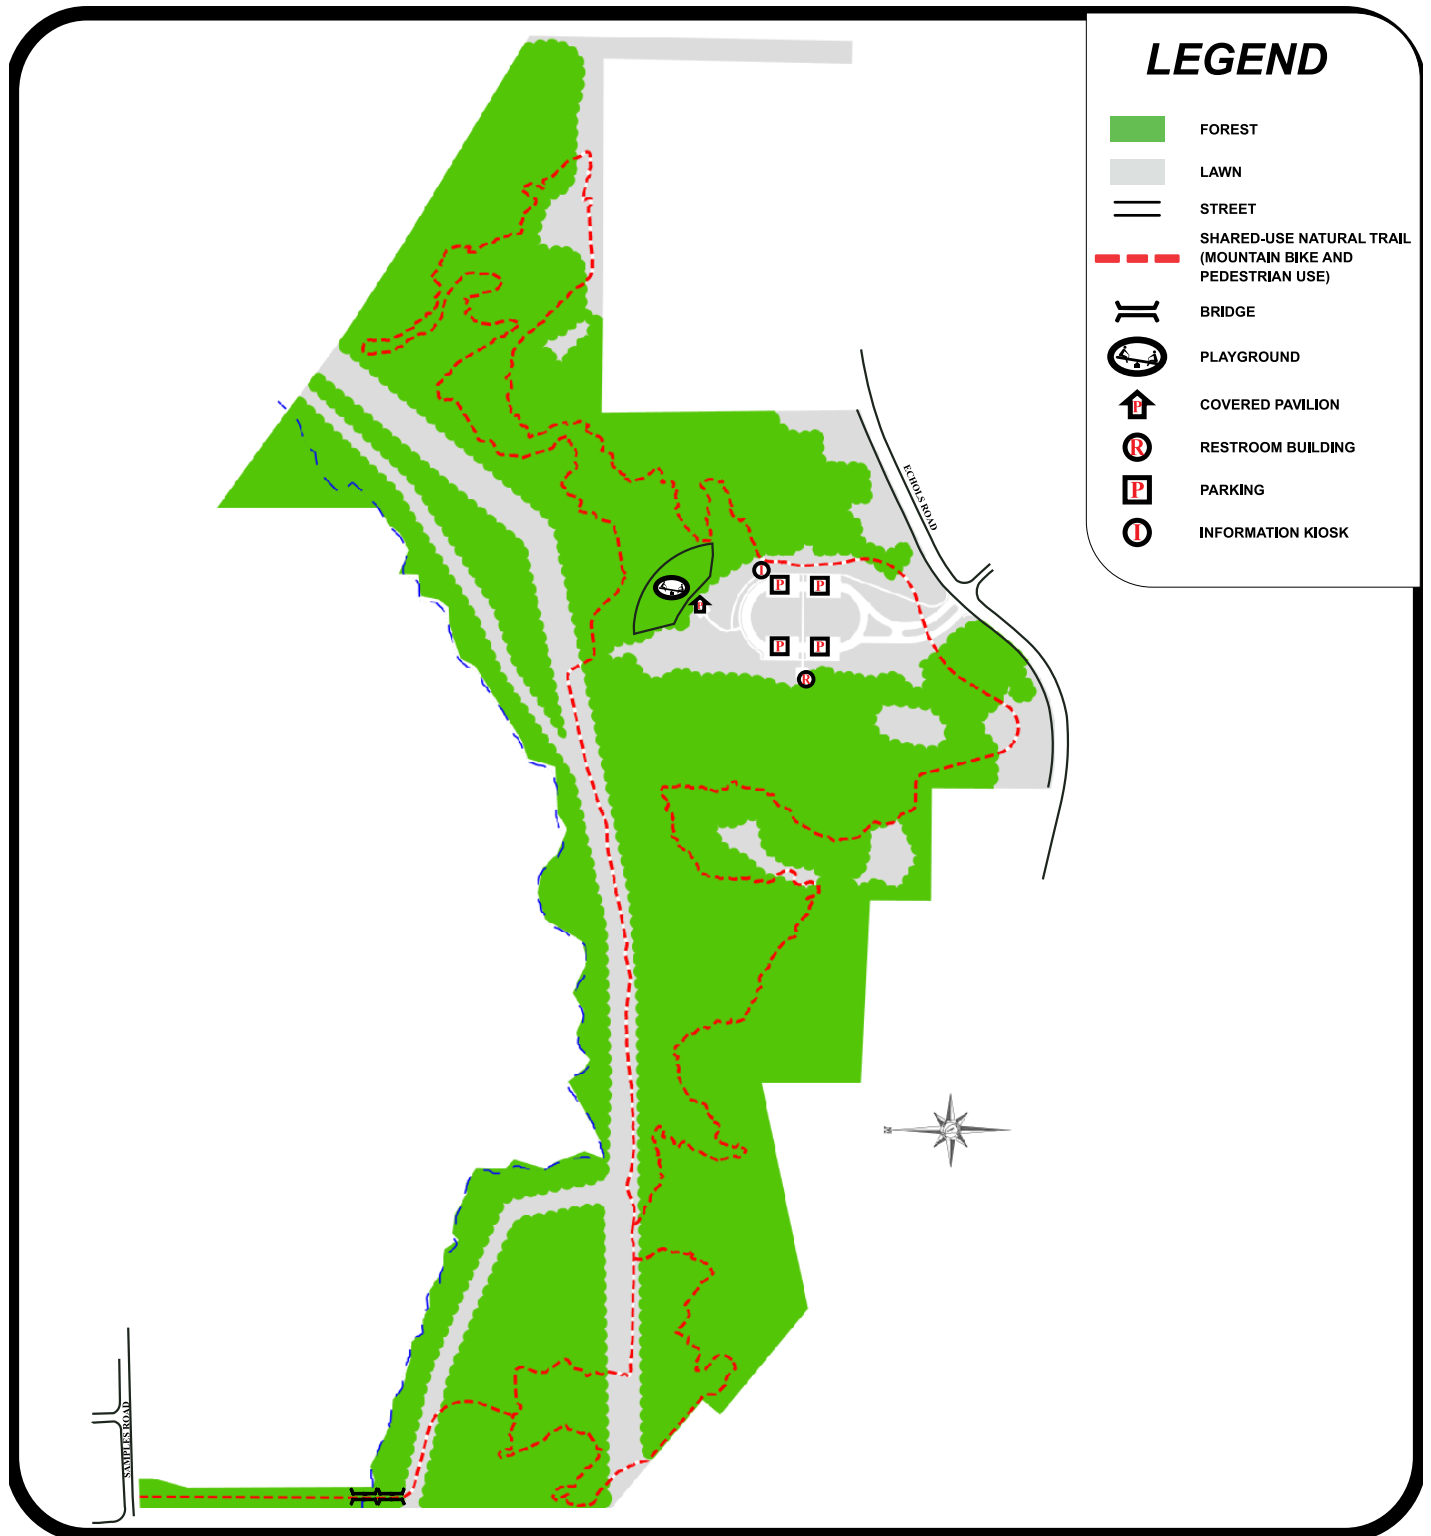

# HAW CREEK PARK

## LEGEND

-  FOREST
-  LAWN
-  STREET
-  SHARED-USE NATURAL TRAIL (MOUNTAIN BIKE AND PEDESTRIAN USE)
-  BRIDGE
-  PLAYGROUND
-  COVERED PAVILION
-  RESTROOM BUILDING
-  PARKING
-  INFORMATION KIOSK