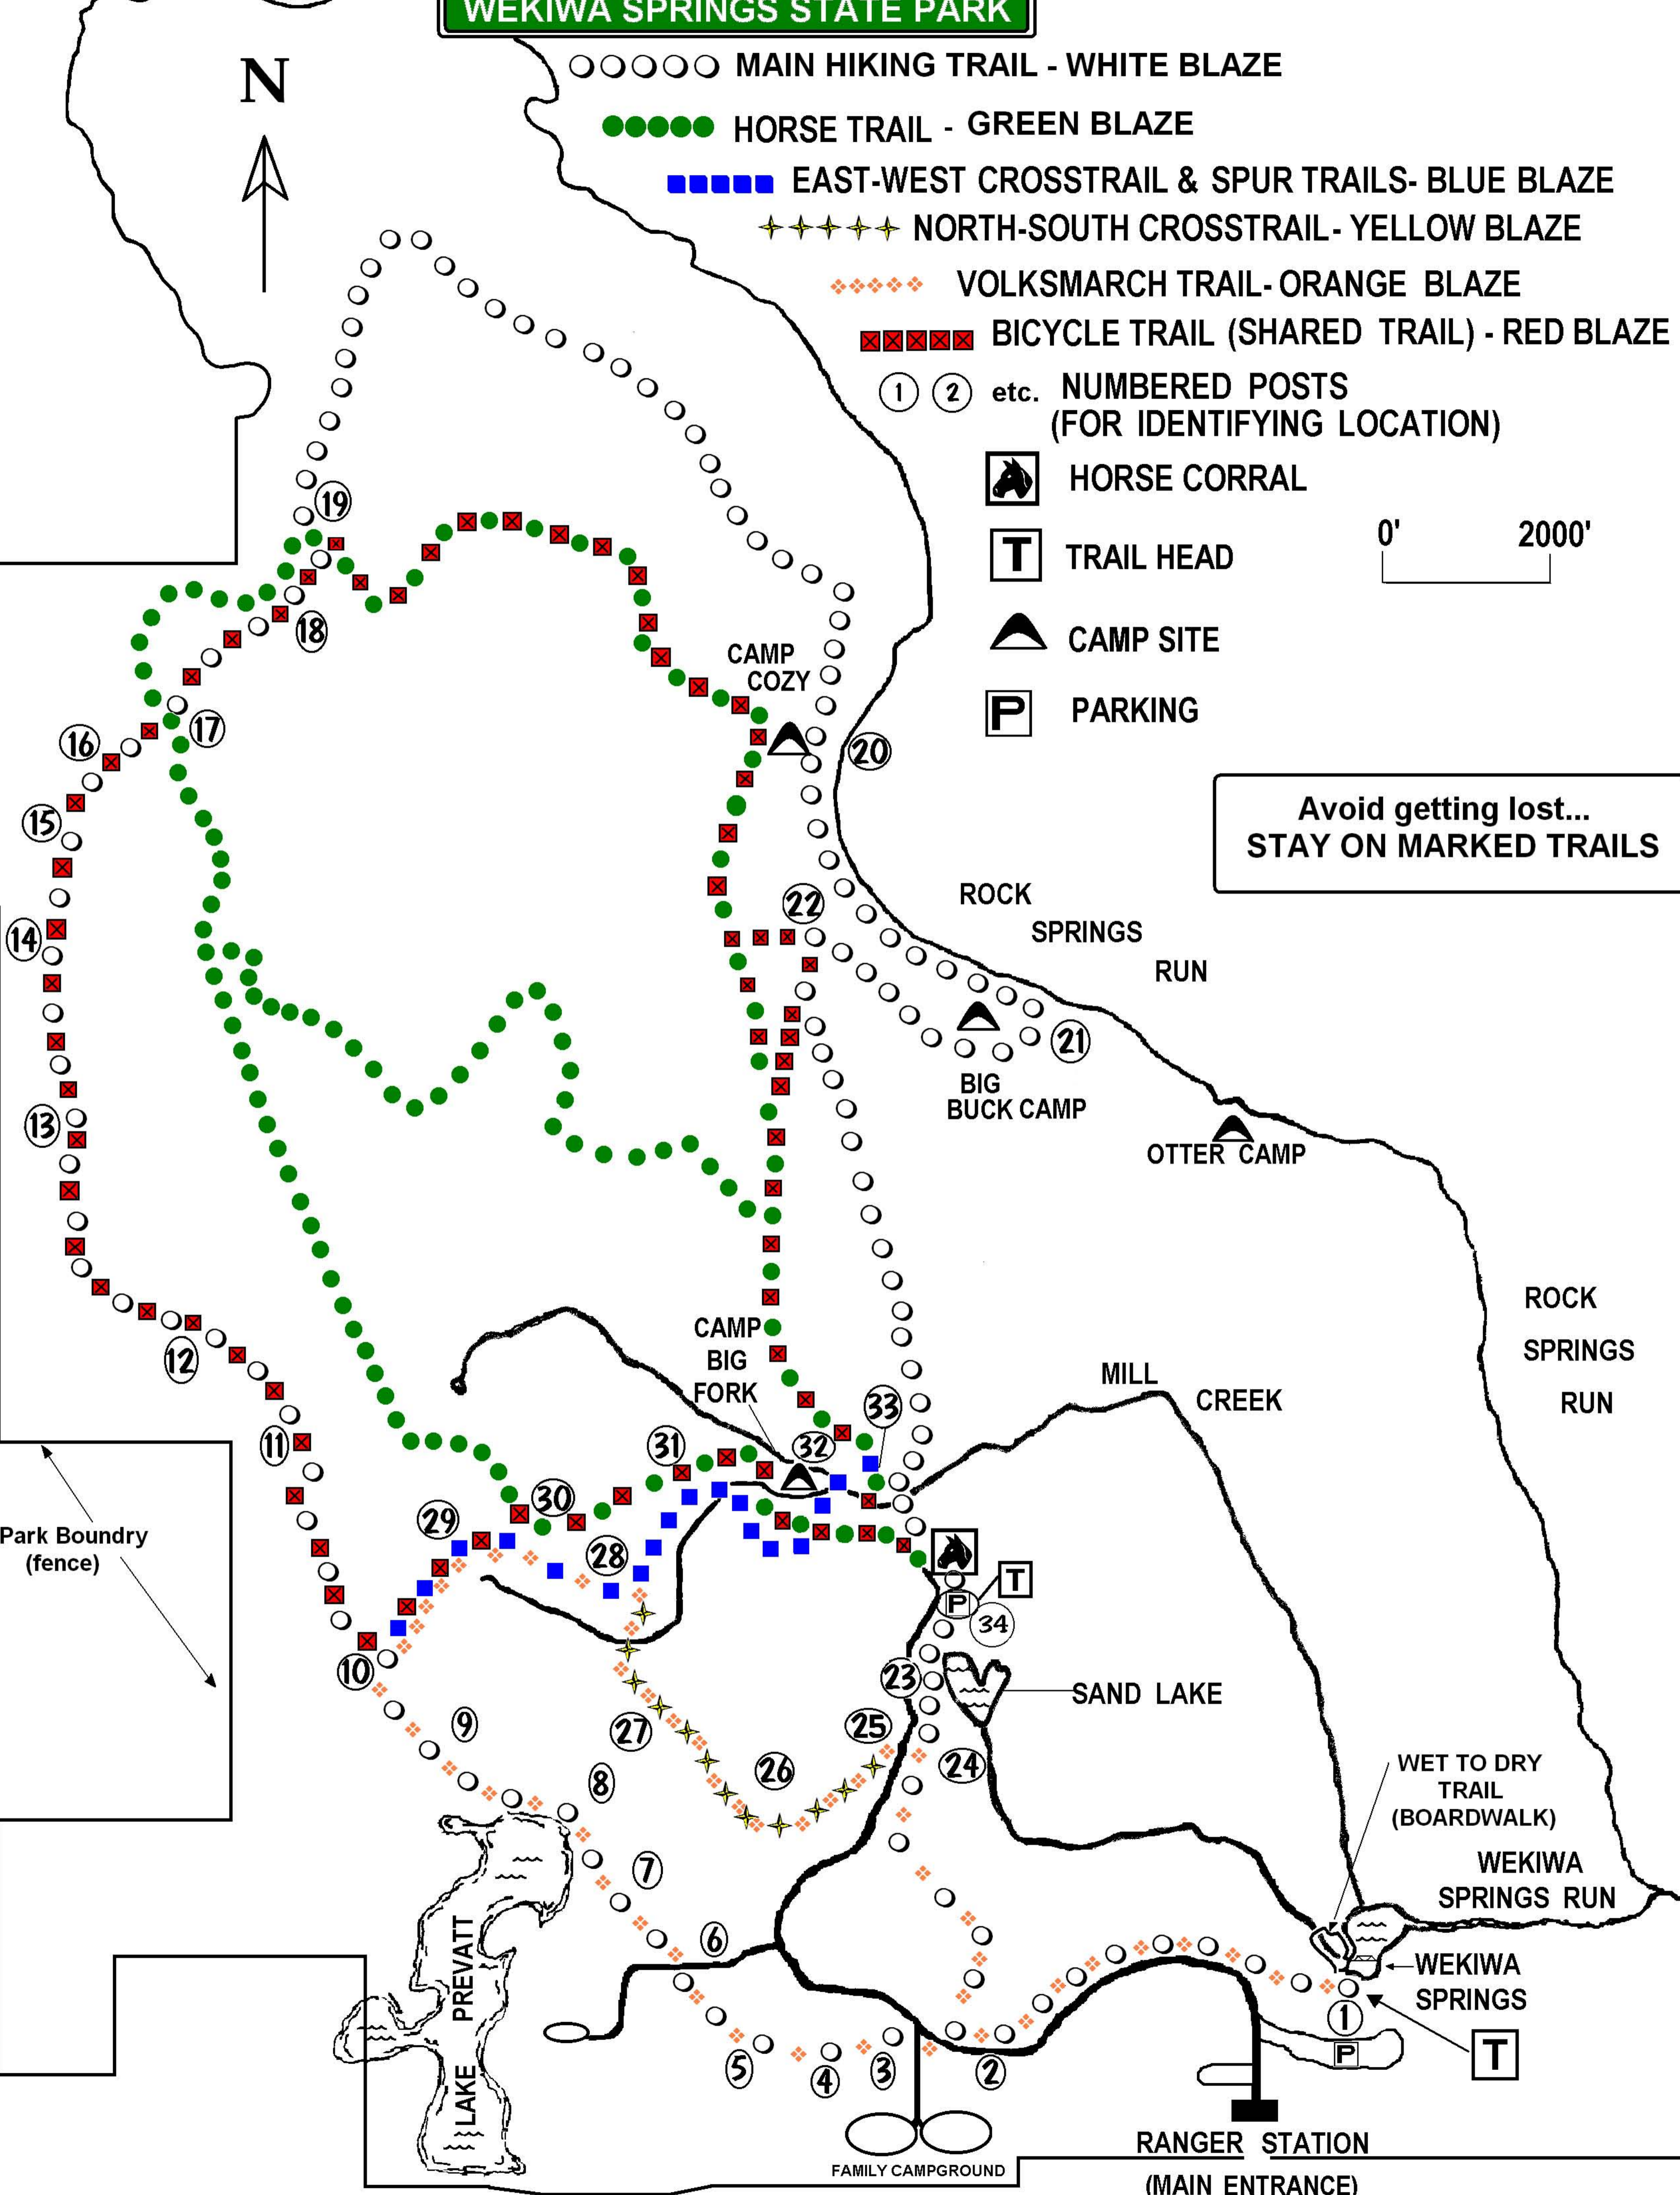

WEKIWA SPRINGS STATE PARK

- ○ ○ ○ ○ MAIN HIKING TRAIL - WHITE BLAZE
- ● ● ● ● HORSE TRAIL - GREEN BLAZE
- ■ ■ ■ ■ EAST-WEST CROSSTRAIL & SPUR TRAILS- BLUE BLAZE
- ★ ★ ★ ★ ★ NORTH-SOUTH CROSSTRAIL- YELLOW BLAZE
- ◆ ◆ ◆ ◆ ◆ VOLKSMARCH TRAIL- ORANGE BLAZE
- ■ ■ ■ ■ BICYCLE TRAIL (SHARED TRAIL) - RED BLAZE

① ② etc. NUMBERED POSTS (FOR IDENTIFYING LOCATION)

HORSE CORRAL

TRAIL HEAD

CAMP SITE

PARKING

Avoid getting lost...
STAY ON MARKED TRAILS

Park Boundary (fence)

RANGER STATION
(MAIN ENTRANCE)

FAMILY CAMPGROUND