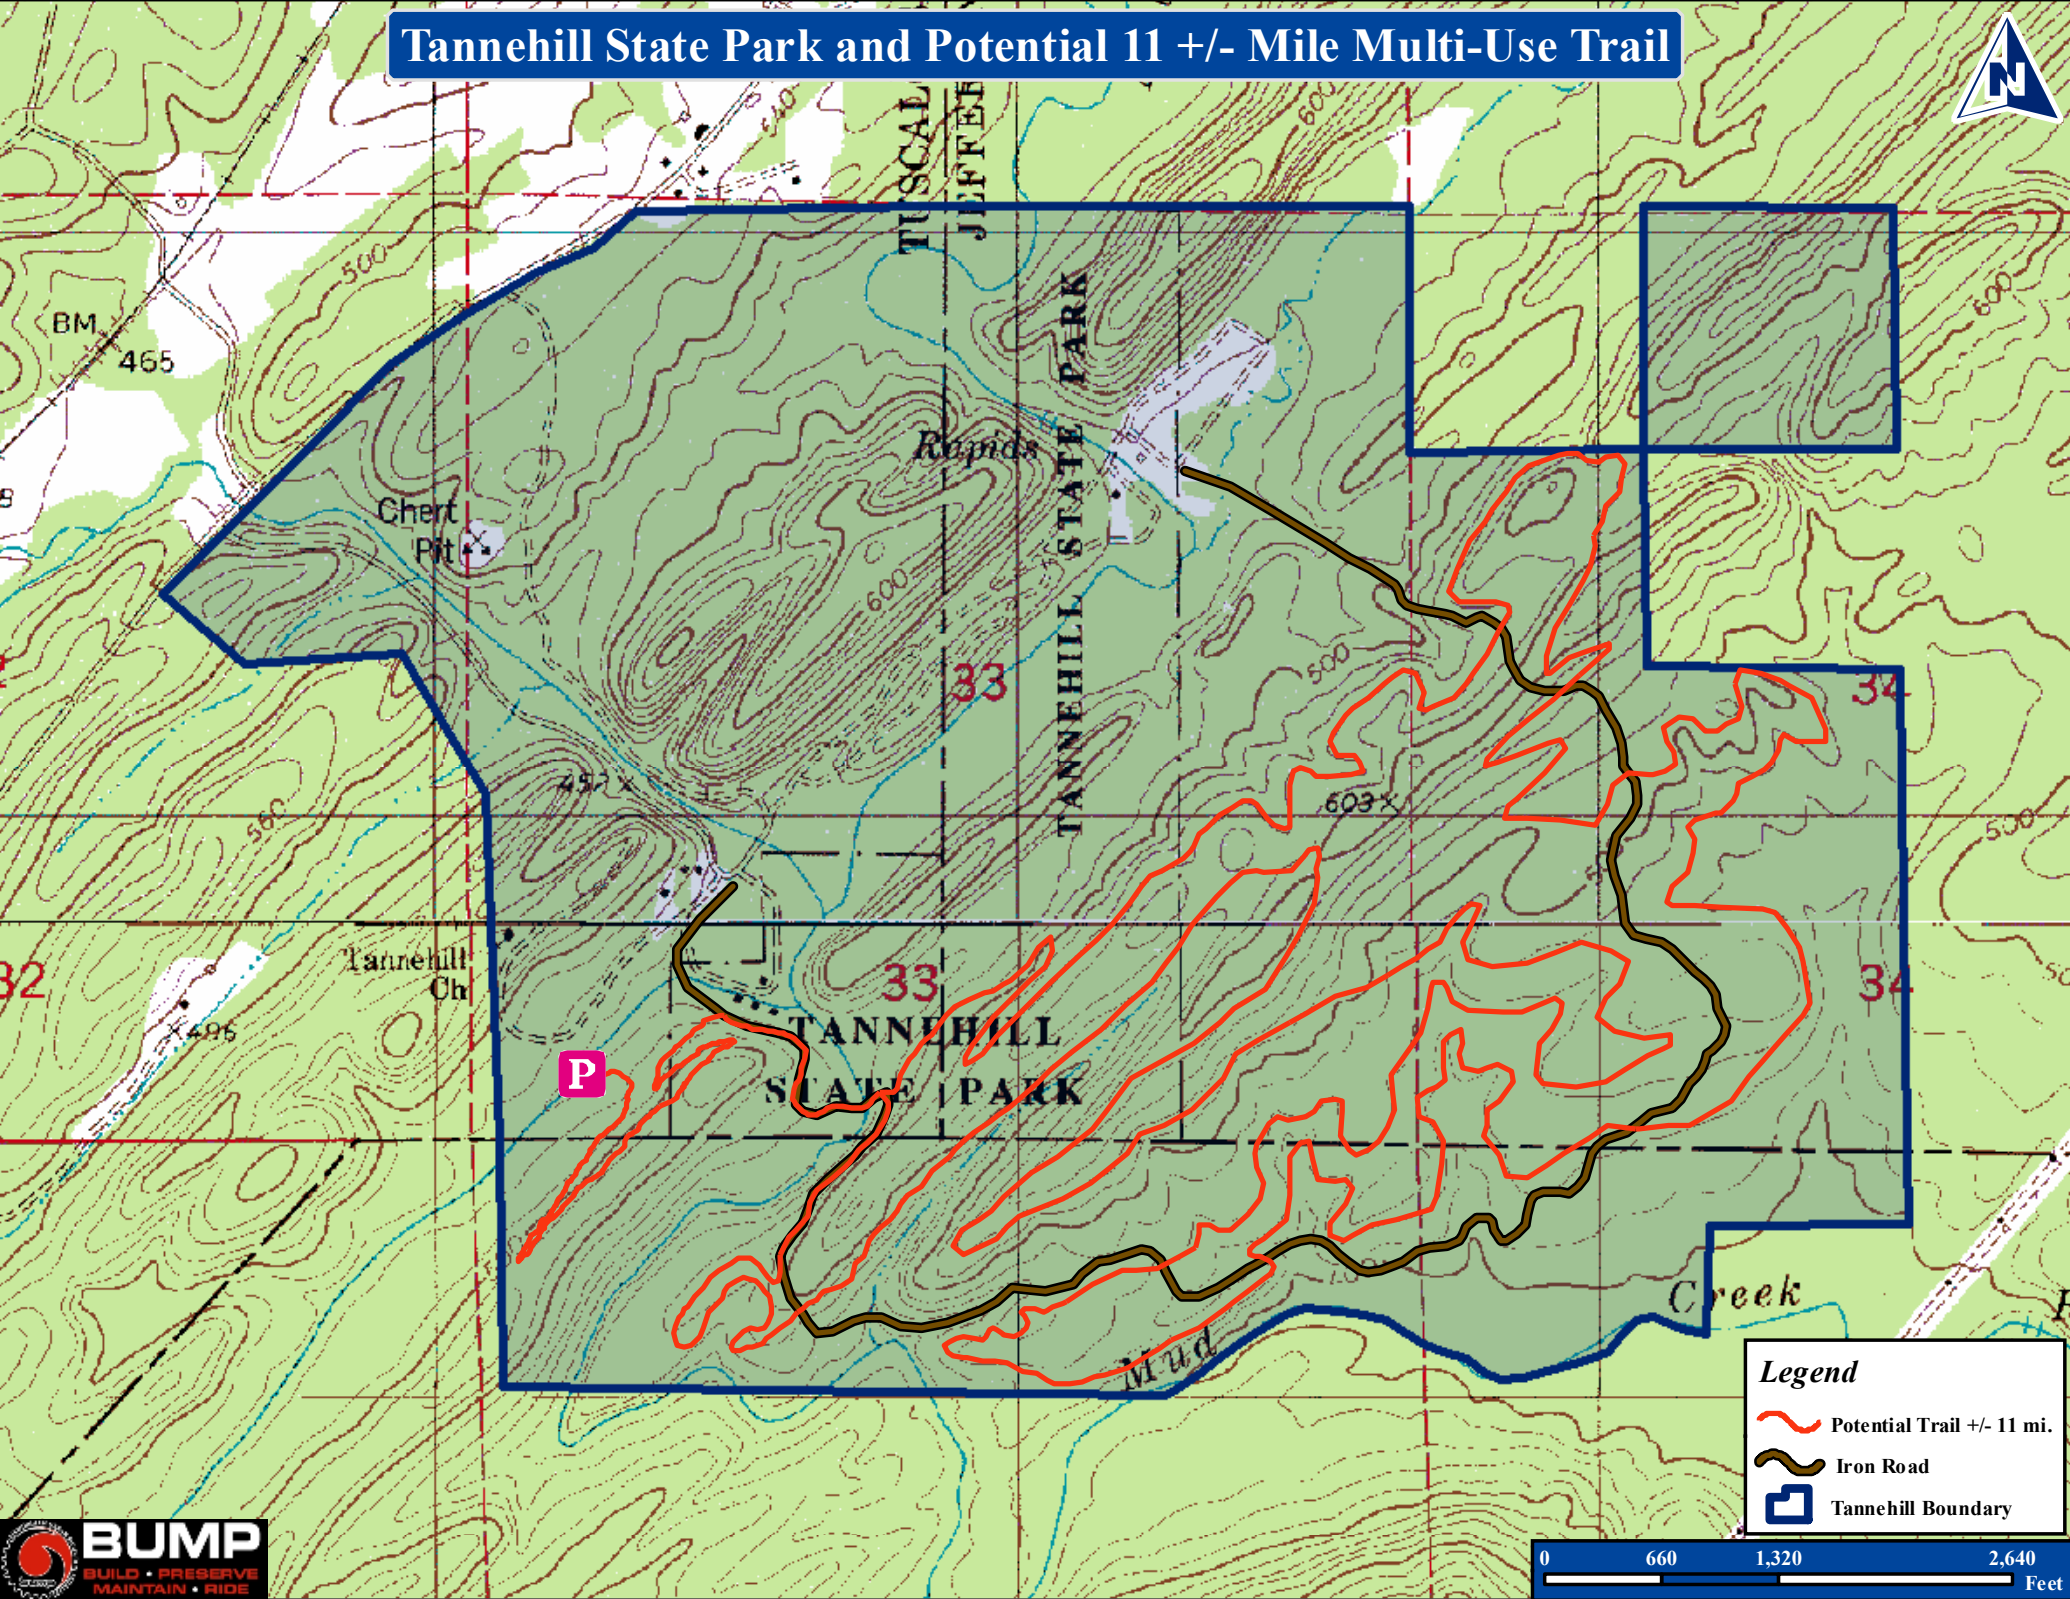

Tannehill State Park and Potential 11 +/- Mile Multi-Use Trail

Legend

-  Potential Trail +/- 11 mi.
-  Iron Road
-  Tannehill Boundary