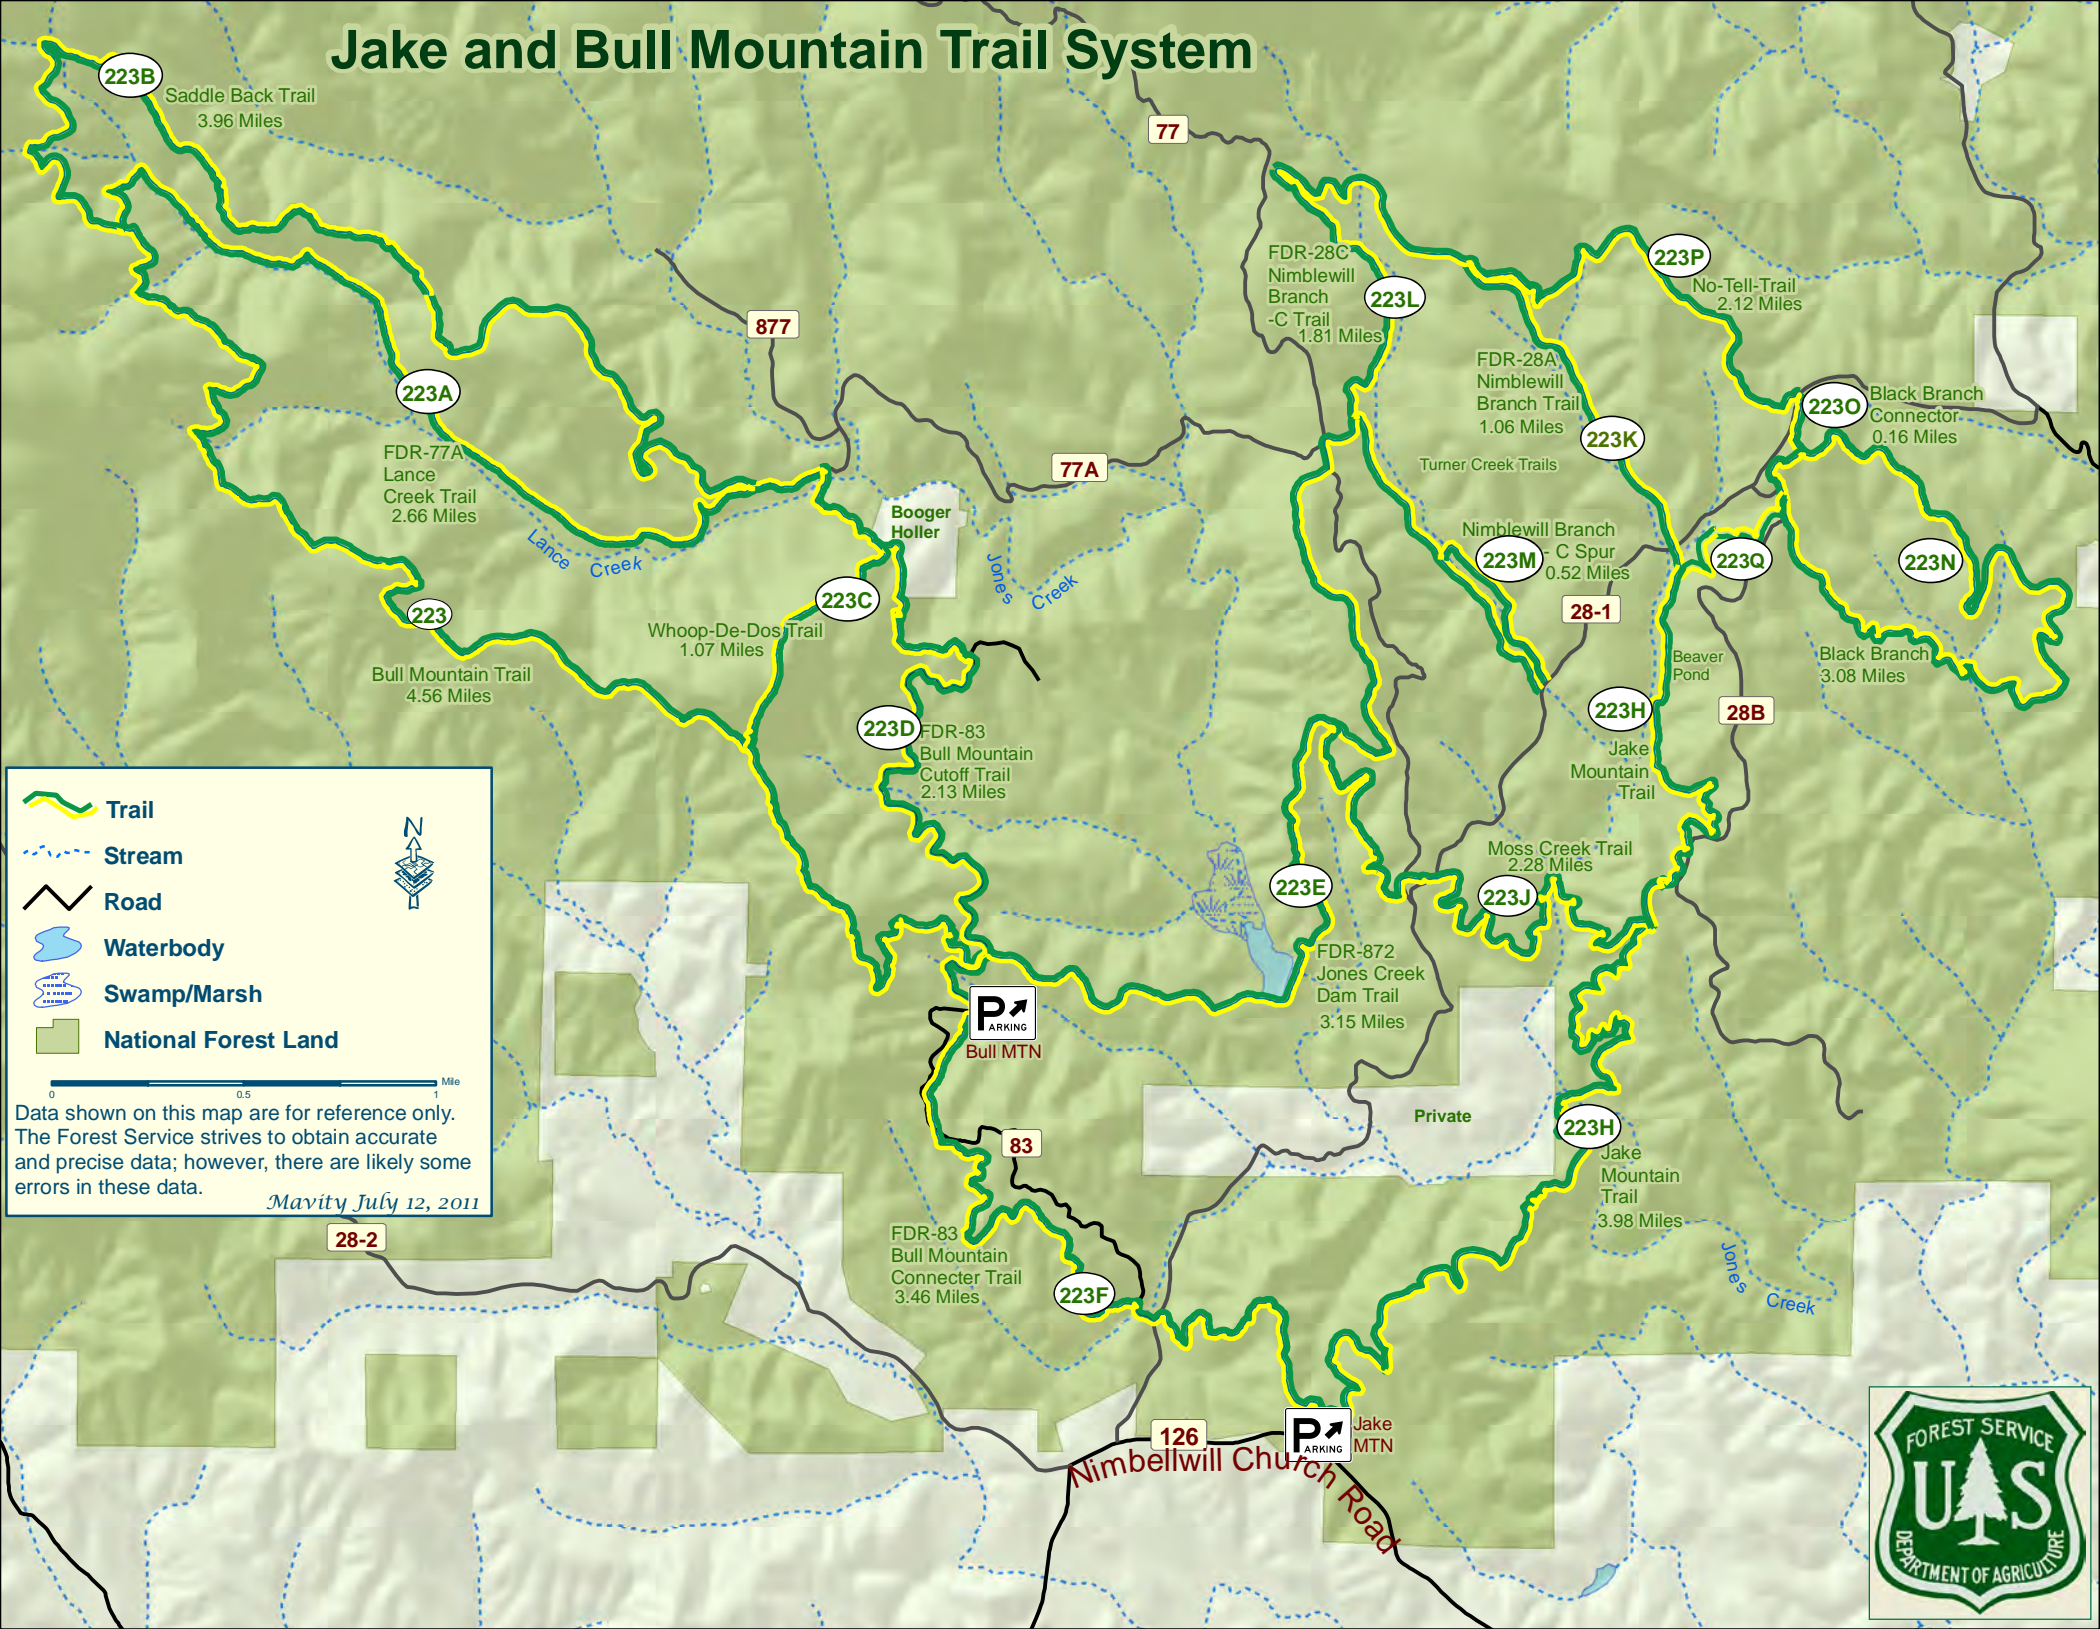

Jake and Bull Mountain Trail System

223B Saddle Back Trail
3.96 Miles

223A

FDR-77A
Lance
Creek Trail
2.66 Miles

223

Bull Mountain Trail
4.56 Miles

877

223C

Whoop-De-Dos Trail
1.07 Miles

223D

FDR-83
Bull Mountain
Cutoff Trail
2.13 Miles

83

FDR-83
Bull Mountain
Connector Trail
3.46 Miles

223F

77

77A

223E

FDR-872
Jones Creek
Dam Trail
3.15 Miles

223J

Moss Creek Trail
2.28 Miles

223H

Jake
Mountain
Trail
3.98 Miles

28B

223H

Jake
Mountain
Trail

223P

No-Tell-Trail
2.12 Miles

223O

Black Branch
Connector
0.16 Miles

223N

Black Branch
3.08 Miles

Private